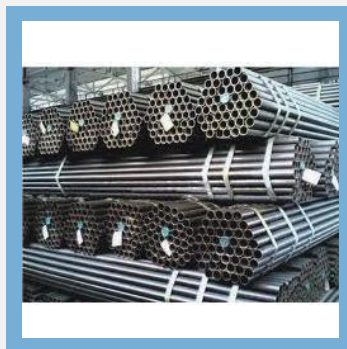

M. Kay Associates Private Limited

www.indiamart.com/mkayasociates

M. KAY Associates Private Limited is an ISO 9001-2008 certified company professionally managed with a team of highly efficient technocrats dedicated to give our customers reliable and time bound quality supply.