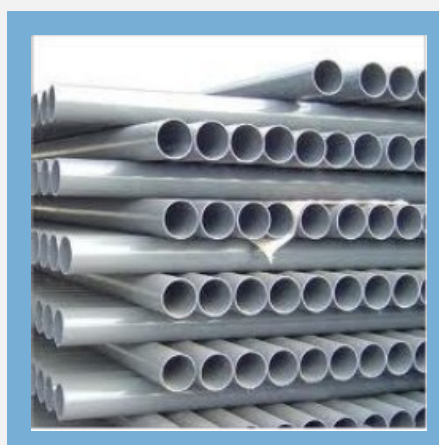

Galvanized Rigid Steel Conduit Pipes

Hot Dip Galvanized Rigid Steel Conduit Pipes

Galvanized Rigid Steel Conduit Pipes

Silver Rigid Steel Conduit Pipes

SS PIPES & TUBES

We are a distinguished manufacturers and suppliers of an exclusive and exhaustive range of **SS Pipes and Tubes**. Our range is designed in agreement with the international standards, which makes them in top priority list among clients across industry verticals.

Stainless Steel Pipe

Stainless Steel Square Pipe

S.S. Round Bar

Stainless Steel Round Pipe

TUBULAR POLES

We manufacture and supply a wide variety of **Tubular Poles** that is reputed for its cutting edge qualities. Sturdily designed our range is appreciated for being high performing, durable, resistant to corrosion and also cost effective.

Street Light Poles

Steel Tubular Poles

Street Light Pole

Street Tubular Pole

PVC & HDPE PIPES

We manufacture and supply an inexhaustible range of **Pipes** that offer solutions to the requirements of broad industry spectrum. The range is acclaimed for their efficient performance, application specific design and durability.

UPVC Conduit Pipes

Rigid PVC Pipes

HDPE Water Pipes

PVC Pipes

ORNAMENTAL & DECORATIVE POLES

Our versatile variety of **Ornamental Poles** beautifies compound, garden, monumental and historical places, parks, shopping plazas, tourist places resorts, commercial complex, malls, and similar places .The poles take vary little to install easy to install and maintain.