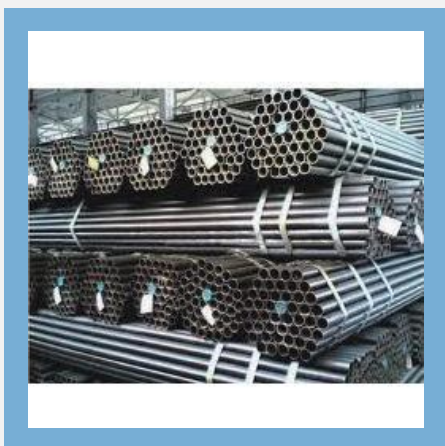

Galvanized Rigid Steel Conduit Pipes

Hot Dip Galvanized Rigid Steel Conduit Pipes

Galvanized Rigid Steel Conduit Pipes

Silver Rigid Steel Conduit Pipes

SS PIPES & TUBES

We are a distinguished manufacturers and suppliers of an exclusive and exhaustive range of **SS Pipes and Tubes**. Our range is designed in agreement with the international standards, which makes them in top priority list among clients across industry verticals.

Stainless Steel Pipe

Stainless Steel Square Pipe

S.S. Round Bar

Stainless Steel Round Pipe

TUBULAR POLES

We manufacture and supply a wide variety of **Tubular Poles** that is reputed for its cutting edge qualities. Sturdily designed our range is appreciated for being high performing, durable, resistant to corrosion and also cost effective.

Street Light Poles

Steel Tubular Poles

Street Light Pole

Street Tubular Pole

PVC & HDPE PIPES

We manufacture and supply an inexhaustible range of **Pipes** that offer solutions to the requirements of broad industry spectrum. The range is acclaimed for their efficient performance, application specific design and durability.