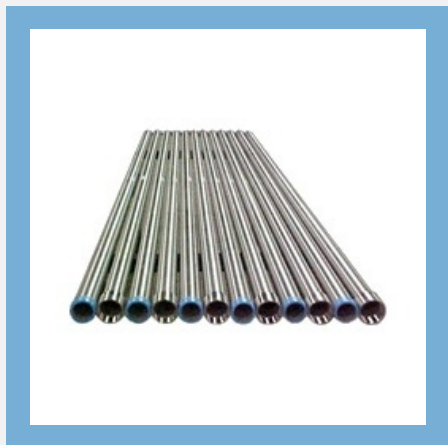

Street Light Poles

Steel Tubular Poles

Street Light Pole

Street Tubular Pole

PVC & HDPE PIPES

We manufacture and supply an inexhaustible range of **Pipes** that offer solutions to the requirements of broad industry spectrum. The range is acclaimed for their efficient performance, application specific design and durability.

UPVC Conduit Pipes

Rigid PVC Pipes

HDPE Water Pipes

PVC Pipes

ORNAMENTAL & DECORATIVE POLES

Our versatile variety of **Ornamental Poles** beautifies compound, garden, monumental and historical places, parks, shopping plazas, tourist places resorts, commercial complex, malls, and similar places .The poles take vary little to install easy to install and maintain.

We offer these in various sizes

Garden Pole

Garden Ornamental Poles

Designer Garden Pole

Garden Lamp Pole

OTHER PRODUCTS:

Stainless Steel Conduit Pipe

Stainless Steel Titanium Pipe